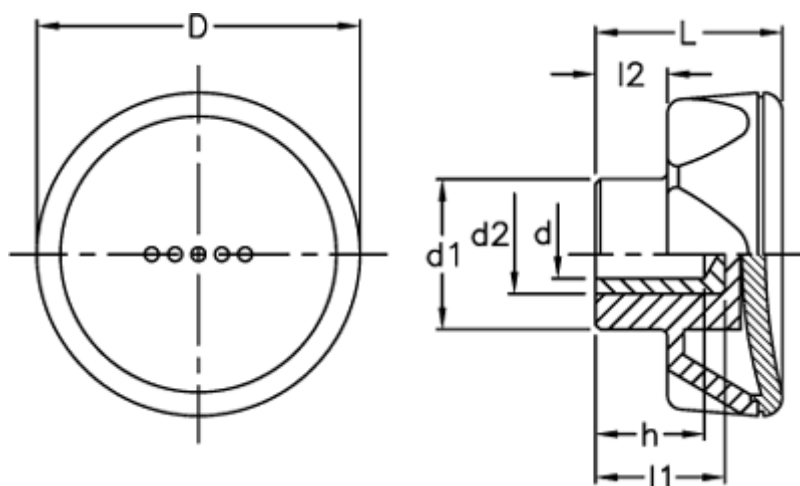

Article number: 23052212064

Description: E+G Lobe knob
ELK.45-A8-C4 yellow centre cap

Measures

D	= 45
d1	= 21.0
d2	= 14
d H9	= 8
h	= 14
L	= 26
l1	= 19
l2	= 10